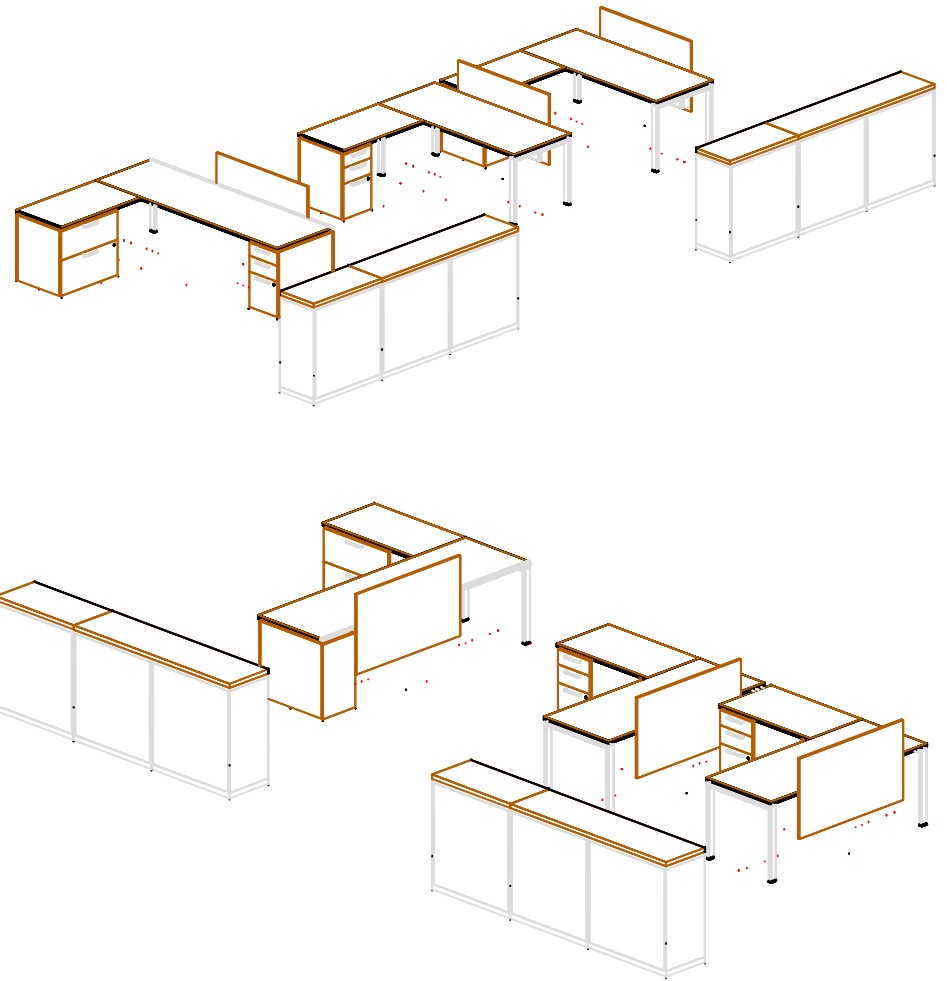

253

Chairperson
212 sq.ft.

1 N.T.S.
SCALE:

Rosenthal Library
2nd Floor - Room 254

Queens College
65-30 Kissena Blvd. Flushing, NY 11367

A-1
DRAWN BY: FT

REMARKS & REVISIONS		
DATE	COMMENT	BY:
11.14.13	Issued	FT
11.18.13	Revised	FT
00.00.00	XXXX	XX
00.00.00	XXXX	XX
00.00.00	XXXX	XX