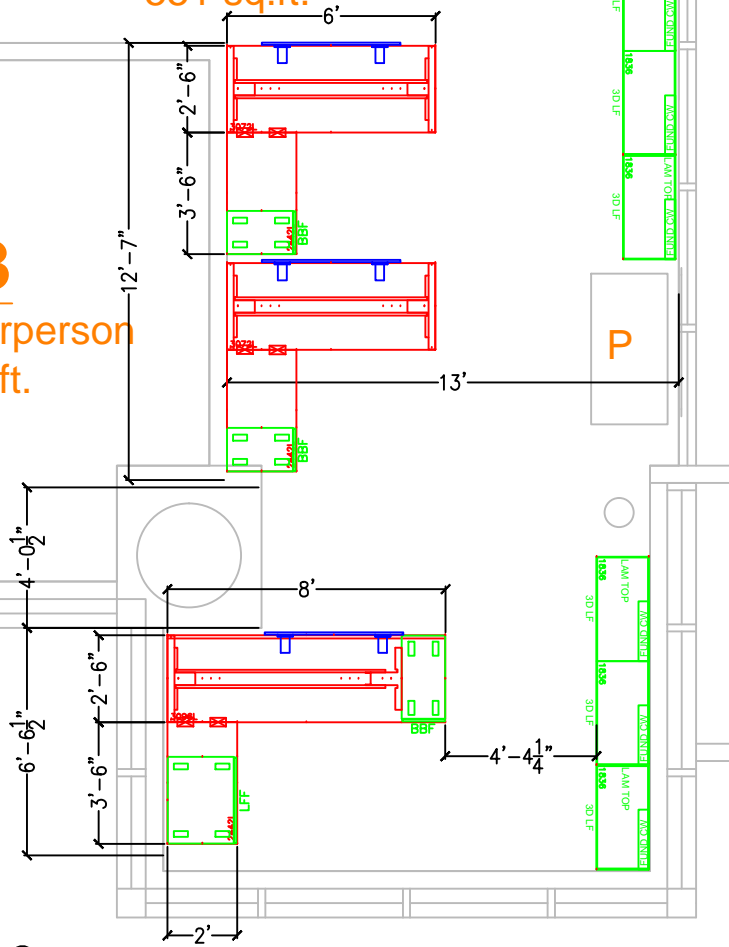

253

Chairperson
212 sq.ft.

1 N.T.S.
SCALE:

Rosenthal Library
2nd Floor - Room 254

Queens College
65-30 Kissena Blvd. Flushing, NY 11367

A-1
DRAWN BY: FT

REMARKS & REVISIONS		
DATE	COMMENT	BY:
11.14.13	Issued	FT
11.18.13	Revised	FT
00.00.00	XXXX	XX
00.00.00	XXXX	XX
00.00.00	XXXX	XX